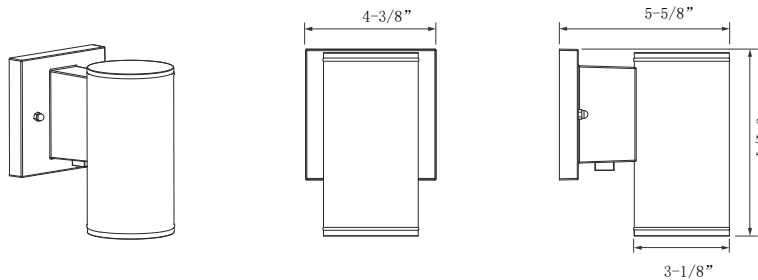

- Robust die-cast aluminum housing, Down Light only
- High impact, Wheat resistant clear glass lens
- Low-wattage consumption with highly efficient COB LEDs Module, up to 100lm/W
- 120V Line Voltage, Driver-On-Board Solution
- Triac Dim, 10-100% dimming range
- Available for Wall Mount only
- Suitable for wet location
- 50,000H @L70 long lifetime

SPECIFICATION

PART #	INPUT (Vac)	OUTPUT (W)	DELIVERED LUMEN OUTPUT (LM)	EFFICACY (LPW)	CRI	AVAILABLE CCT (K)	DIMMING	FINISH
WMC1-09D	120	9	420	100	80	3000/4000/5000/3CCT	Triac Dim	ORB/Black
WMC1-09	120	9	630	100	80	3000/4000/5000	Non-Dim	ORB/Black

DIMENSION

Size (Inch)	WMC1
H	6-1/4"
W	4-3/8"
D	5-5/8"
Dia.	3-1/8"

PACKAGING

PART#	INDIVIDUAL BOX	UNITS/MASTER	MASTER BOX	WEIGHT	UNITS/40'HQ FCL	VOLUMN	WEIGHT
WMC1-09D	153x116x180	12	490x482x200mm		16,259	65 CBM	
WMC1-09	153x116x180	12	490x482x200mm		16,259	65 CBM	